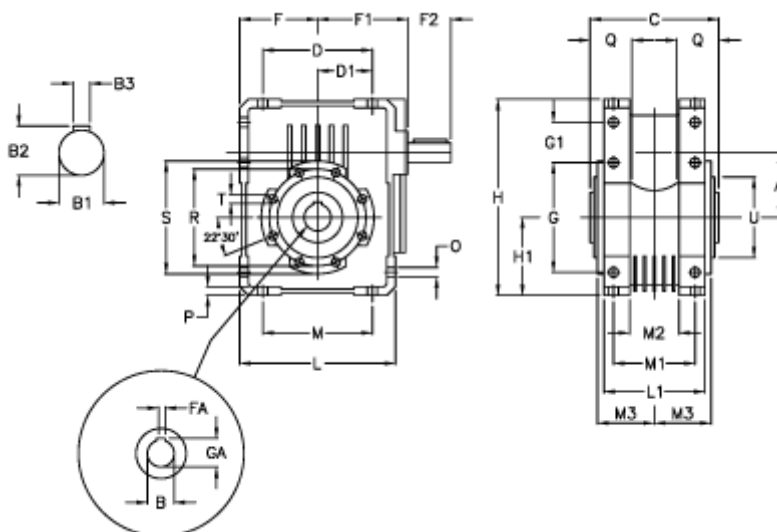

Article number: 3922086080700

Description: Worm gear with solid input shaft  
W 86U-80-HS unassembled

## Measures

A = 86.90	Description = W 86U-xx-HS	H = 245.5	O = 11.5
B = 35	F = 100.0	H1 = 100.0	P = 11
B1 = 25	F1 = 142.5	L = 200	Q = 45
B2 = 28.0	F2 = 50	L1 = 125	R = 130
B3 = 8	FA = 10	M = 144	S = 150
C = 140	G = 144	M1 = 101	T = M10x18
D = 144.0	G1 = 45.5	M2 = 57	U = 110
D1 = 72.0	GA = 38.3	M3 = 64.5	